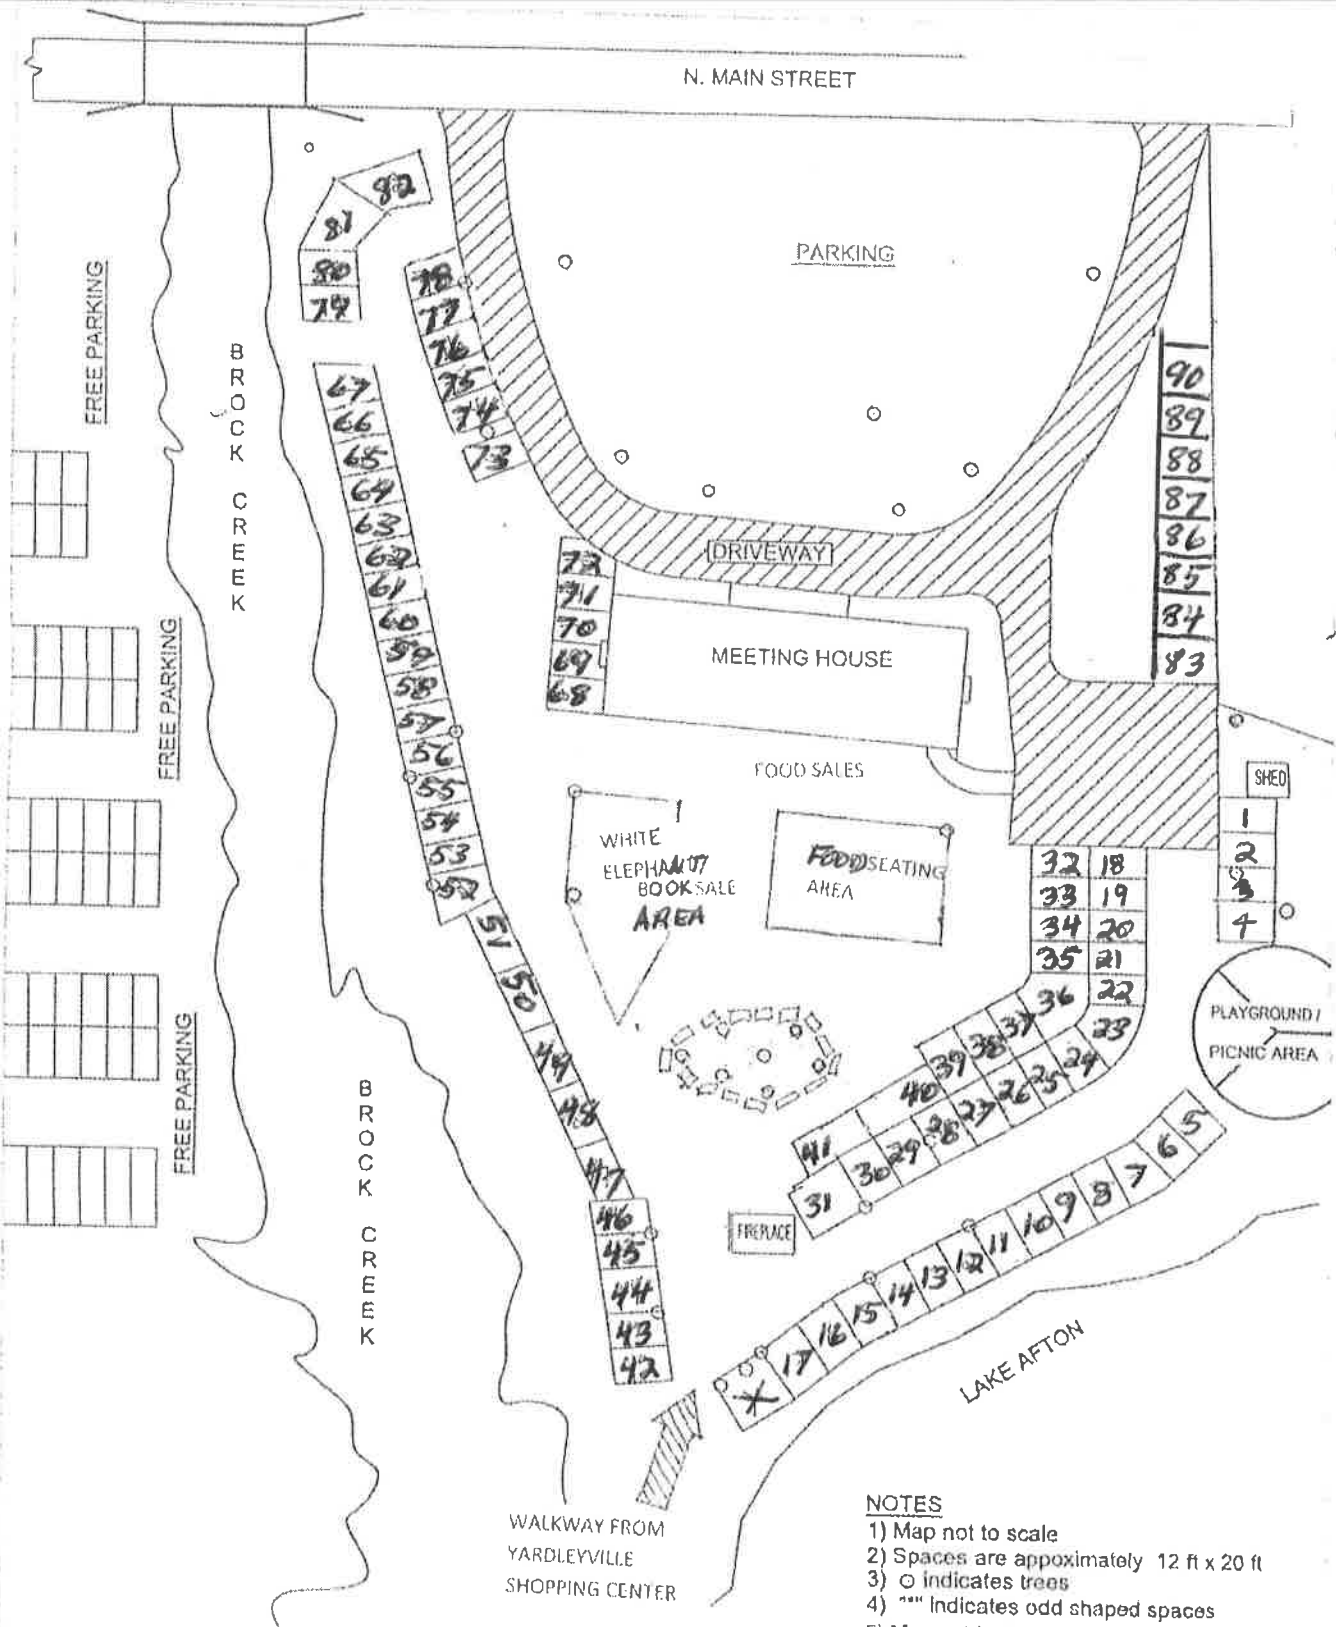

YFM Flea Market Map

NOTES

- 1) Map not to scale
- 2) Spaces are approximately 12 ft x 20 ft
- 3) ○ indicates trees
- 4) "" indicates odd shaped spaces
- 5) Map subject to change without notice
- 6) Spaces 65-70 are approximately 11 ft x 20 ft